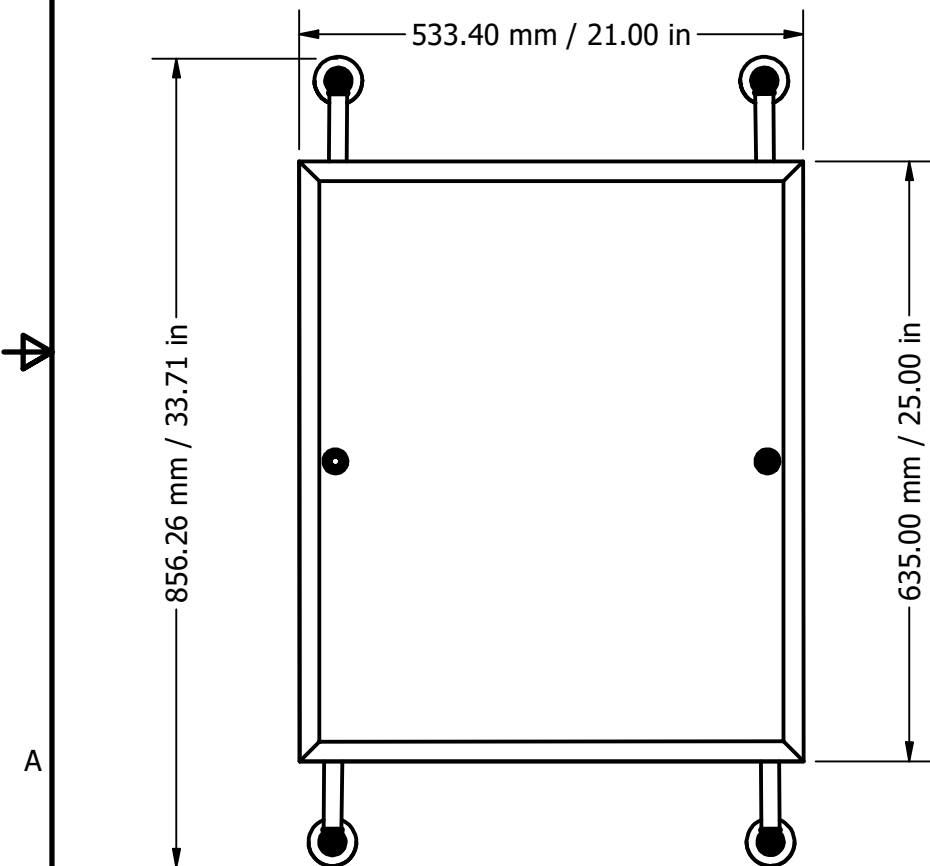

PARTS LIST			
ITEM	QTY	PART NUMBER	DESCRIPTION
1	4	TBBS-2	BACKPLATE
2	1	MRRT-92	RECTANGULAR MIRROR
3	4	TSPS-2	HUB
4	6	CRYSAP-20	CRYSTAL CAP
5	2	MR-TILT-FIT	HUB
6	8	CRRD-34	CHECK RING
7	2	KBBD-1	HUB
8	4	TU34-15	TUBE

**APPROVED FOR PRODUCTION**  
 By: RICHARD PAUL  
 Date: 01-29-20

UNLESS OTHERWISE SPECIFIED	
.X	± .3mm
.XX	± .15mm
.XXX	± .008mm

DRAWN	1-29-20	IM	MATERIAL:	BRASS	FINISH	TBD
CHECKED	1-29-20	P.D.	DESCRIPTION:		QTY	TBD
APPROVED	1-29-20	R.A.	Carolina Crystal Collection		DRAWING NO.	
			Rectangular Rail Mounted Mirror		CC-27-92	
 THIRD ANGLE PROJECTION					SCALE	1.5:1 SHEET: 1 OF 1
						REV
						0