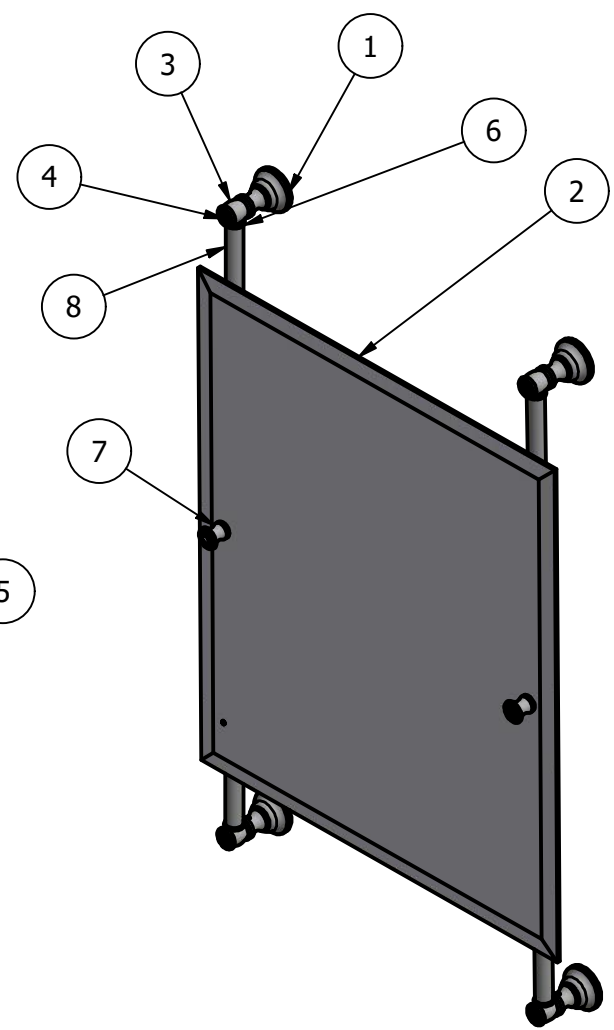

PARTS LIST			
ITEM	QTY	PART NUMBER	DESCRIPTION
1	4	TBBS-2	BACKPLATE
2	1	MRRT-92	RECTANGULAR MIRROR
3	4	TSPS-2	HUB
4	6	CRYSAP-20	CRYSTAL CAP
5	2	MR-TILT-FIT	HUB
6	8	CRRD-34	CHECK RING
7	2	KBBD-1	HUB
8	4	TU34-15	TUBE

**APPROVED FOR PRODUCTION**  
 By: RICHARD PAUL  
 Date: 01-29-20

UNLESS OTHERWISE SPECIFIED	
.X	± .3mm
.XX	± .15mm
.XXX	± .008mm

DRAWN	1-29-20	IM	MATERIAL:	BRASS	FINISH	TBD
CHECKED	1-29-20	P.D.	DESCRIPTION:		QTY	TBD
APPROVED	1-29-20	R.A.	Carolina Crystal Collection		DRAWING NO.	
			Rectangular Rail Mounted Mirror		CC-27-92	
 THIRD ANGLE PROJECTION					SCALE	1.5:1 SHEET: 1 OF 1
						REV
						0