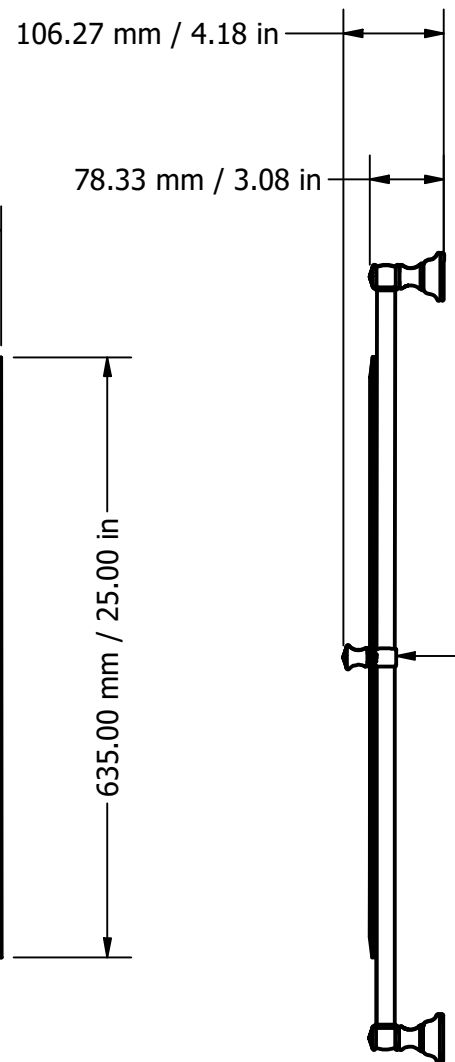

PARTS LIST			
ITEM	QTY	PART NUMBER	DESCRIPTION
1	4	TBBS-2	BACKPLATE
2	1	MRRT-92	RECTANGULAR MIRROR
3	4	TSPS-2	HUB
4	6	CRYSAP-20	CRYSTAL CAP
5	2	MR-TILT-FIT	HUB
6	8	CRRD-34	CHECK RING
7	2	KBBD-1	HUB
8	4	TU34-15	TUBE

**APPROVED FOR PRODUCTION**  
 By: RICHARD PAUL  
 Date: 01-29-20

UNLESS OTHERWISE SPECIFIED	
.X	± .3mm
.XX	± .15mm
.XXX	± .008mm

DRAWN	1-29-20	IM	MATERIAL:	BRASS	FINISH	TBD
CHECKED	1-29-20	P.D.	DESCRIPTION:		QTY	TBD
APPROVED	1-29-20	R.A.	Carolina Crystal Collection		DRAWING NO.	
			Rectangular Rail Mounted Mirror		CC-27-92	
 THIRD ANGLE PROJECTION					SCALE	1.5:1 SHEET: 1 OF 1
						REV
						0